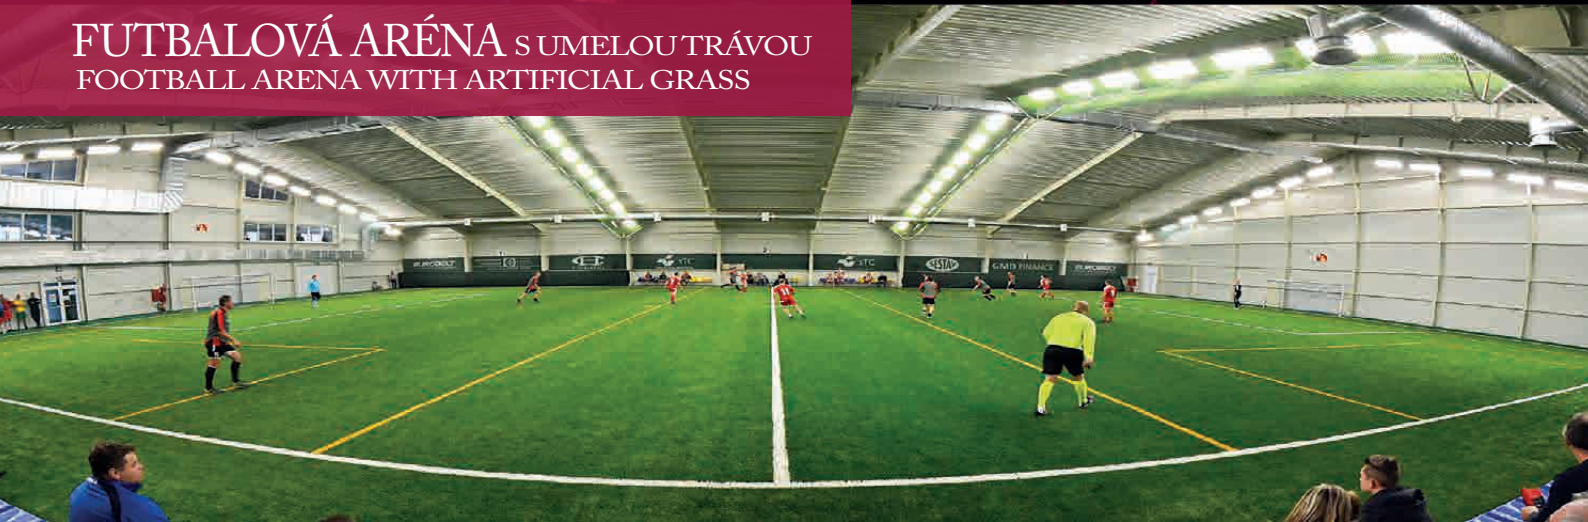

FUTBALOVÁ ARÉNA S UMELOU TRÁVOU
FOOTBALL ARENA WITH ARTIFICIAL GRASS